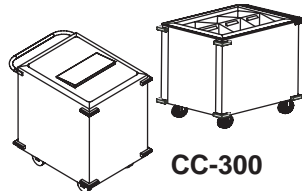

SL denotes extended SLEEVE - increases capacity by height ranging from 12" - 30"  
 G denotes GIANT - increases capacity by adding 12" to the depth of the unit.

Model	Capacity	Width	Depth	Height	Weight	List Prices
<b>One Cart Models</b>						
SPS-1	500	30	36	65	320	8809
SPS-1-G	900	30	48	82	370	9081
<b>Two Cart Models</b>						
SPS-2	1500	60	36	71	530	15579
SPS-2-SL	2500	60	36	92	690	17554
SPS-2 Sleeve only	730	60	36	21	180	3053
SPS-2-G	1800	60	48	71	740	18793
SPS-2-G-SL	3000	60	48	101	960	23255
SPS-2G Sleeve Only	1200	60	48	30	280	4228
<b>Three Cart Models</b>						
SPS-3	2000	90	36	71	950	24861
SPS-3-SL	3400	90	36	101	1190	28329
SPS-3 Sleeve Only	1400	90	36	30	400	5304
SPS-3-G	2400	90	48	71	1100	25270
SPS-3-G-SL	4300	90	48	101	1570	33757
SPS-3G Sleeve Only	1700	90	48	30	500	6342

## CARTS

All Poly Standard Cart  
 10" Rear Rigid Castors  
 4" Front Swivel Castors  
 Hinged center to side drop lid  
 Foot operated rear drain  
 Handles on both ends of cart

\*Poly Totes come in a set of 6.

S/S Exterior Classic Cart  
 Seamless poly-insulated liner  
 Serving style hinged lid  
 5" Front Swivel Castors  
 5" Rear Fixed Castors w/Brake  
 Rubber corner bumper guards

**PCC-250**

**CC-300**

Model	Capacity	Width	Depth	Height	Weight	List Pirces
PCC-250	250	22	30	38	100	1888
CC-300	300	24	30	38	130	4197
Totes*		8	9	14	4	654