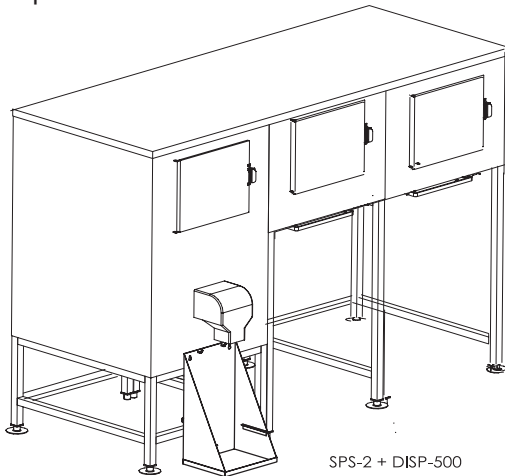

Overall height includes 1" for closure
Depth is hopper only dimension
Front ice access door 20" w x 16" h
Base from floor is 22"
Add 5 1/2" in back for chain guard
(6.5" on Disp 1000)
Allow no less than 12" min. for service access
8" projection in front for ice chute
Chute opening is 4 x 4"

Model	Capacity	Width	Height			Overall	Ship weight	List Prices
			Depth	Hopper				
Disp-500	647	30	36	49	71	510	15897	
Disp-1000	1078	48	36	49	71	590	20293	
Disp-1100	1366	60	36	49	71	930	29764	

Combine Dispenser Model with SPS Models with a Universal Top

SPS-2 + DISP-500