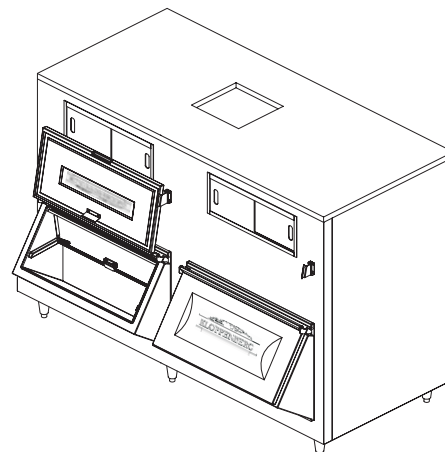

Kloppenberg Double Door Uprights

Kloppenberg Double Door Upright Features:

All stainless steel

- 1 1/2" Foamed-in place polyurethane insulation
- Convenient snout door spring latch
- S/S ice baffle behind door prevents ice overflow
- Clear polycarbonate sliding view windows
- Factory installed 1" IPS plastic drain
- S/S tops are fully gasketed, reinforced,

Capacities Range from 1818lbs. to 6500lbs.

Model	Capacity	Width	Depth	Height	Ship Weight	List Price
1455	1818	72	34	56	470	9522
2215	2576	72	34	76	625	11221
2115	2639	72	48	56	600	10270
3225	3739	72	48	76	785	12833
4325	4839	72	48	96	980	15357
2845	3557	96	48	56	730	11639
4345	5039	96	48	76	1200	15716
5835	6522	96	48	96	1300	17793

Sleeves are w x d x 20h" and have a view window
Sleeves can be customized to add height, special doors and more
Sleeves shipped separate.

Ice maker(s) that weigh over 800#'s each may require additional reinforcement. Call for quote.

Kloppenberg has full custom capabilities

Please accompany custom quote requests with detailed drawings or specifications.

Options

Prison Package/Anti-Vandalism Package (quotes available on request)

Both single and double door units are available with these options;

Either is available individually or as a package

20 ga. stainless steel liner (either seamed or fully welded)
(24 ga. standard)

all S/S snout & Lockable door

S/S top Closure

6" S/S bolt down flanged legs

S/S view window cover plate with security screws
for authorized removal

Corrosion Resistant Coating above ice fill line