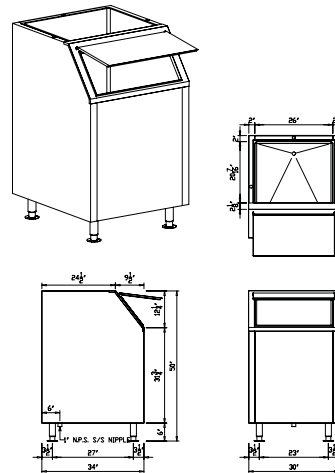

K-575 Shown

ALSO AVAILABLE

Call for Quotes for:

- Prison/Anti-Vandalism Packages-(complete or partial)Call for quote
- Bin or Top Reinforcement
- Corrosion Resistant Coating Above Ice Fill Line
- Custom Modifications
- Marine Bins
- Fully welded seams

- Space Saver Shovel Door
- 60" Heavy Duty Ice Paddle
- Flanged bolt down feet
- Adjustable castors with brake
- White Plastic Ice Shovel

Kloppenberg has full custom capability

Please accompany custom quote requests with detailed drawings or specifications.