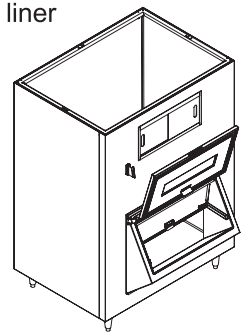

More single door upright models

Model	Capacity	Width	Depth	Height	Weight	List Prices
965-SBB	1069	36	34	67	295	4944
1915-SBB	2180	60	48	56	400	9497
2415-SBB	2725	60	48	68	525	11250

- 1 1/2" Foamed-in place polyurethane insulation
- Convenient snout door spring latch
- S/S ice baffle behind door prevents ice overflow
- Clear polycarbonate sliding view windows
- Factory installed 1" IPS plastic drain
- S/S tops are fully gasketed, reinforced, and cut to ice maker of choice