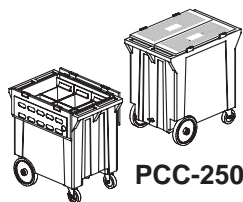

CARTS

All Poly Standard Cart
10" Rear Rigid Castors
4" Front Swivel Castors
Hinged center to side drop lid
Foot operated rear drain
Handles on both ends of cart

*Poly Totes come in a set of 6.

S/S Exterior Classic Cart
Seamless poly-insulated liner
Serving style hinged lid
5" Front Swivel Castors
5" Rear Fixed Castors w/Brake
Rubber corner bumper guards