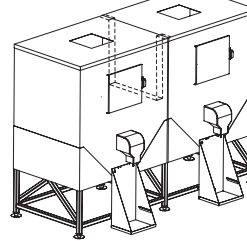

8.4amp/115v/60hz/1phase

DISP-500

DISP-1100  
DISP-500+500

DISP-1000+1000

DISP-1000+500

Overall height includes 1" for closure  
Depth is hopper only dimension  
Front ice access door 20" w x 16" h  
Base from floor is 22"  
Add 5 1/2" in back for chain guard  
(6.5" on Disp 1000)  
Allow no less than 12" min. for service access  
8" projection in front for ice chute  
Chute opening is 4 x 4"