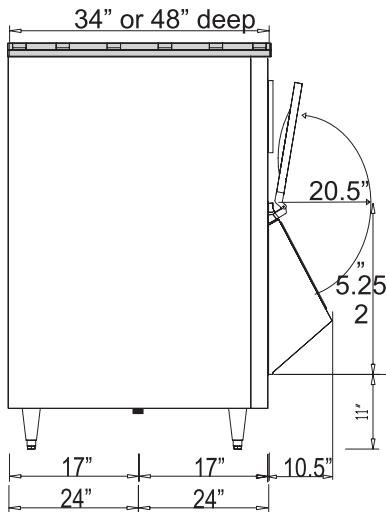

# Kloppenberg Single Door Uprights

**Seamless liners exclusive to Kloppenberg !**

Kloppenberg Single Door Upright Features:

Height includes 6" adjustable legs and 1" for top closures. Add 10 1/2" to depth after install for snout/door assembly. Poly snout(s) and set(s) of sliding view windows are tool-free install. Dimensions shown in inches and pounds. Application capacity is determined as 90% of total interior volume in cubic feet x 34 lb./ cu. ft. avg. Ice density. Shipping weights are approximate and variable. FOB origin on all freight unless pre-approved arrangements are made on a per order basis. Stainless Steel tops built to match ice maker included in price for all S/S lined bins (Incl. 705 and 905 models). Please state ice maker to be used at time of order. All models equipped with adjustable bullet and/or flanged feet.

Model	Capacity	Width	Depth	Height	Ship weight	List Price
705-SS	741	30	34	58	240	4594
705-SBB	741	30	34	58	240	4981
905-SS	1023	30	34	77	285	5168
905-SBB	1023	30	34	77	285	5590
<hr/>						
1045-SS	1161	48	34	55	280	4758
1045-SBB	1161	48	34	55	280	5082
1315-SS	1457	48	34	67	320	5138
1315-SBB	1457	48	34	67	320	5575
<hr/>						
1325-SS	1471	60	34	55	310	5335
1325-SBB	1471	60	34	55	310	5667
1665-SS	1846	60	34	67	370	5819
1665-SBB	1846	60	34	67	370	5981

Capacities Range from 1818lbs. to 6500lbs.

Model	Capacity	Width	Depth	Height	Ship Weight	List Price
<b>1455</b>	1818	72	34	56	470	9522
<b>2215</b>	2576	72	34	76	625	11221
<b>2115</b>	2639	72	48	56	600	10270
<b>3225</b>	3739	72	48	76	785	12833
<b>4325</b>	4839	72	48	96	980	15357
<b>2845</b>	3557	96	48	56	730	11639
<b>4345</b>	5039	96	48	76	1200	15716
<b>5835</b>	6522	96	48	96	1300	17793