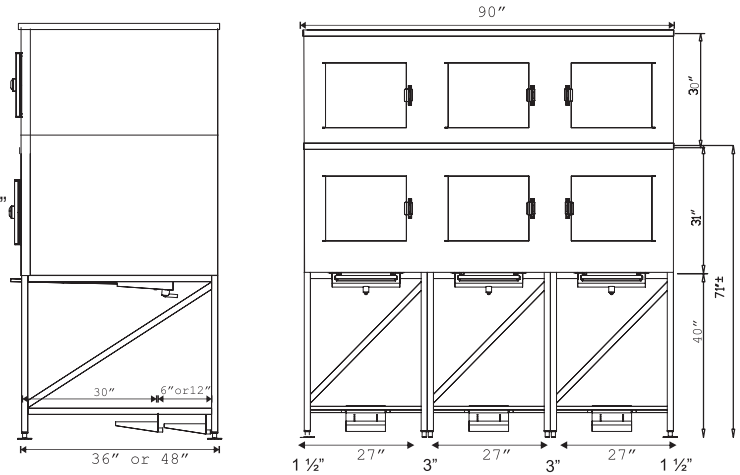

# Kloppenberg Shuttle Plus Storage Systems

**Shipped fully assembled-just unpack, clean, sanitize and it's ready for use!**

Cart quantity equals the numeric model number.  
 Capacities shown include cart capacity.  
 Each Shuttle system is shipped with a 48" ice Paddle.\*  
 Capacities & crated weights include the cart(s) and are variable.  
 All shuttles shipped fully assembled, sleeves are shipped separately.  
 Measurements shown in inches and pounds.

SL denotes extended SLEEVE - increases capacity by height ranging from 12" - 30"  
 G denotes GIANT - increases capacity by adding 12" to the depth of the unit.

Model	Capacity	Width	Depth	Height	Weight	List Prices
<b>One Cart Models</b>						
SPS-1	500	30	36	65	320	8809
SPS-1-G	900	30	48	82	370	9081
<b>Two Cart Models</b>						
SPS-2	1500	60	36	71	530	15579
SPS-2-SL	2500	60	36	92	690	17554
SPS-2 Sleeve only	730	60	36	21	180	3053
SPS-2-G	1800	60	48	71	740	18793
SPS-2-G-SL	3000	60	48	101	960	23255
SPS-2G Sleeve Only	1200	60	48	30	280	4228
<b>Three Cart Models</b>						
SPS-3	2000	90	36	71	950	24861
SPS-3-SL	3400	90	36	101	1190	28329
SPS-3 Sleeve Only	1400	90	36	30	400	5304
SPS-3-G	2400	90	48	71	1100	25270
SPS-3-G-SL	4300	90	48	101	1570	33757
SPS-3G Sleeve Only	1700	90	48	30	500	6342