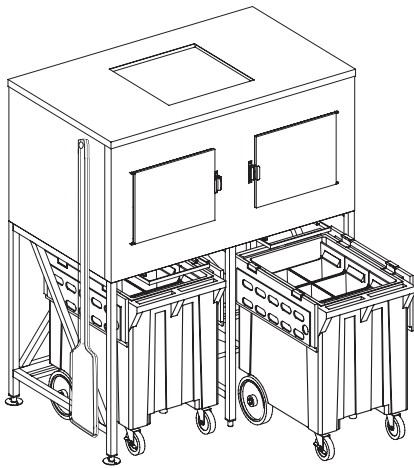

all S/S snout & Lockable door

S/S top Closure

6" S/S bolt down flanged legs

S/S view window cover plate with security screws  
for authorized removal

Corrosion Resistant Coating above ice fill line

# Kloppenberg Shuttle Plus Storage Systems

**Shipped fully assembled-just unpack, clean, sanitize and it's ready for use!**

Cart quantity equals the numeric model number.  
 Capacities shown include cart capacity.  
 Each Shuttle system is shipped with a 48" ice Paddle.\*  
 Capacities & crated weights include the cart(s) and are variable.  
 All shuttles shipped fully assembled, sleeves are shipped separately.  
 Measurements shown in inches and pounds.

SL denotes extended SLEEVE - increases capacity by height ranging from 12" - 30"  
 G denotes GIANT - increases capacity by adding 12" to the depth of the unit.

Model	Capacity	Width	Depth	Height	Weight	List Prices
<b>One Cart Models</b>						
SPS-1	500	30	36	65	320	8809
SPS-1-G	900	30	48	82	370	9081
<b>Two Cart Models</b>						
SPS-2	1500	60	36	71	530	15579
SPS-2-SL	2500	60	36	92	690	17554
SPS-2 Sleeve only	730	60	36	21	180	3053
SPS-2-G	1800	60	48	71	740	18793
SPS-2-G-SL	3000	60	48	101	960	23255
SPS-2G Sleeve Only	1200	60	48	30	280	4228
<b>Three Cart Models</b>						
SPS-3	2000	90	36	71	950	24861
SPS-3-SL	3400	90	36	101	1190	28329
SPS-3 Sleeve Only	1400	90	36	30	400	5304
SPS-3-G	2400	90	48	71	1100	25270
SPS-3-G-SL	4300	90	48	101	1570	33757
SPS-3G Sleeve Only	1700	90	48	30	500	6342